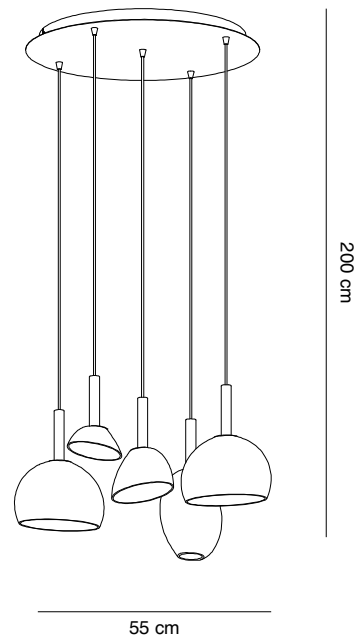

BLOW is a large family of light fixtures –floor, table and several hanging- that are formed by matching structure on one side, and glass on the other. BLOW is a lamp whose appearance depends 100% on how the user decides to complement it with the glass or glasses chosen from the eight available, which can all be the same, or can be mixed & matched. We love the creativity it allows, the freedom it leaves to build it, as if it were a game. Depending on how it is customized, BLOW can provide a cheerful, playful or festive air, or a more distinguished and serious touch to homes, recreational facilities or installations of all kinds. The collection is made of an iron structure painted or electroplated and always has three finishes: white, nickel and chrome. It is formed by a floor model, a table model and several suspensions, either individual -with which can be created infinite combinations-, a cluster of 8 lights, a suspension of 5 lights with circular ceiling plate, or a suspension of 4 lights with linear ceiling plate. It incorporates LED technology, that is to say, it includes lamp of the type Cree 3W, 700mA, 180 lumens, with a pleasant temperature of 3000K and the corresponding driver. The glasses, of different size and shape -four of conical type and four of rounded forms-, are made of blown glass, enameled white inside.