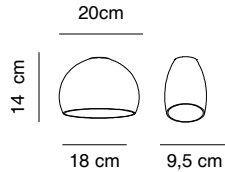

0000/F00

0000/G00