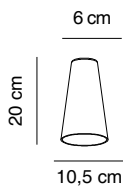

Blow's glasses

Design by Josep Novell & Ernest Perera

Pantalla cristal soplado
Blown glass shade

Cristales para combinar
Glasses to combine

- 0000/A00 cristal cónico A *A conic glass*
- 0000/B00 cristal cónico B *B conic glass*
- 0000/C00 cristal cónico C *C conic glass*
- 0000/D00 cristal cónico D *D conic glass*
- 0000/E00 cristal oval E *E oval glass*
- 0000/F00 cristal oval F *F oval glass*
- 0000/G00 cristal oval G *G oval glass*
- 0000/H00 cristal oval H *H oval glass*

CE IP 20

0000/A00

0000/B00

0000/C00

0000/D00

0000/E00

0000/F00

0000/G00

0000/H00

ALMAlight
Barcelona

www.almalight.com